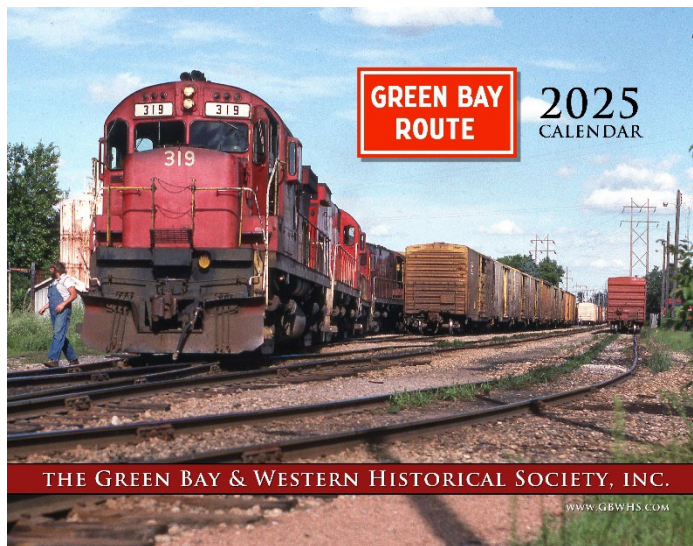

Enjoy Each Day the Green Bay Way with our 2025 Calendar!

Andrew S. Nelson photo

Our 2025 Green Bay & Western calendar features 12 historic photos (9 in full color) and informative captions of the GBW and Ahnapee & Western. This is a hanging wall calendar, 17" tall by 11" wide. Order your calendar today! For more information, visit us at www.GBWHS.com.
Please print legibly. Your information will not be used outside the GBWHS.